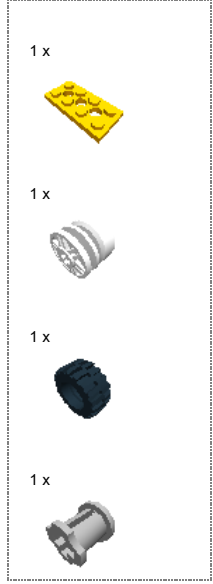

Step 26 of 39