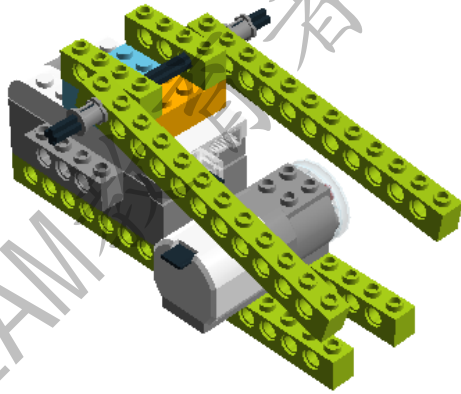

Step 11 of 39

STEAM 创客之家