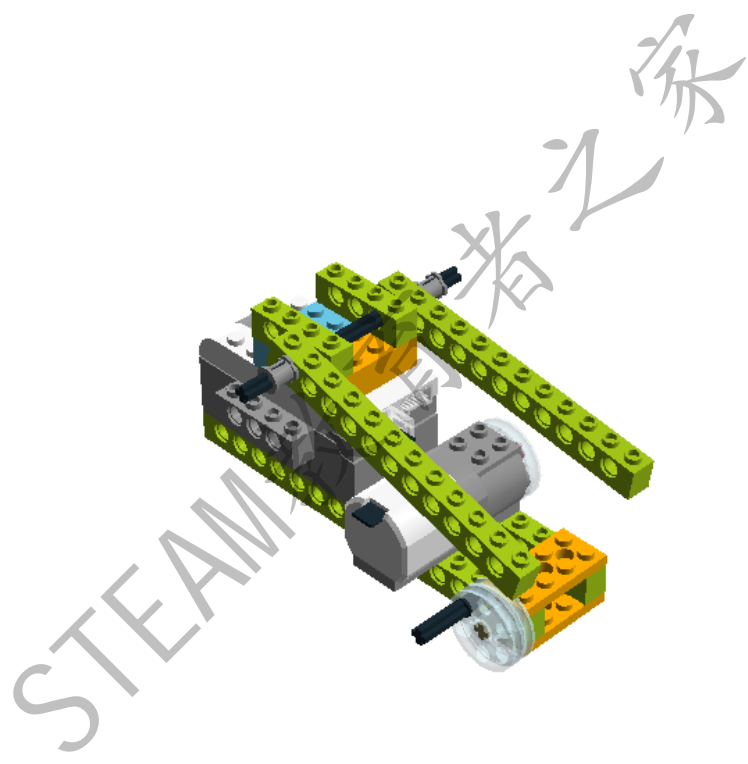

Step 14 of 39