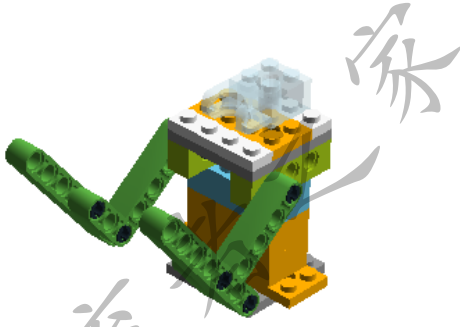

Step 36 of 39

STEAM教育