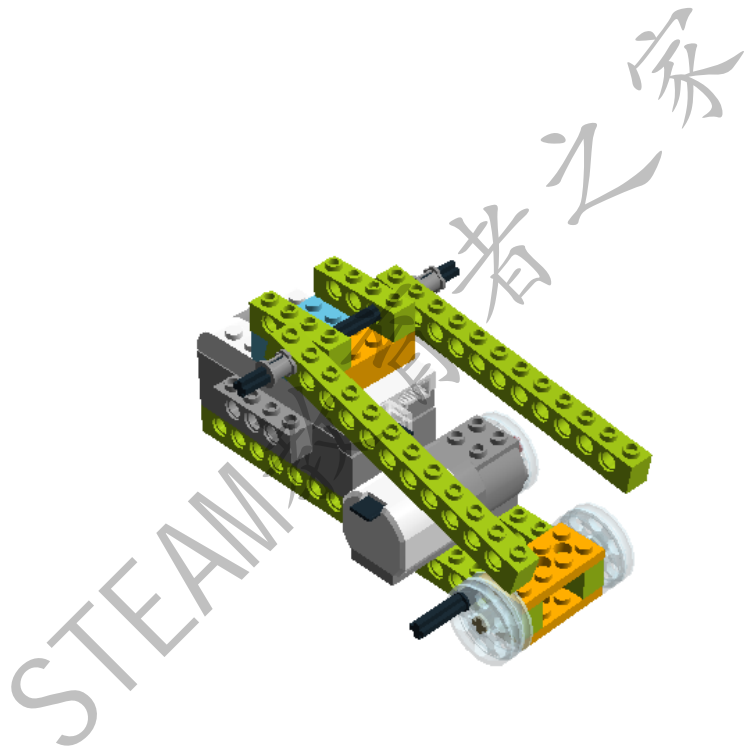

Step 16 of 39