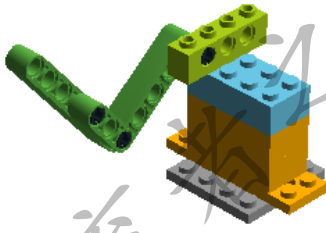

Step 33 of 39

STEAM 教育 家