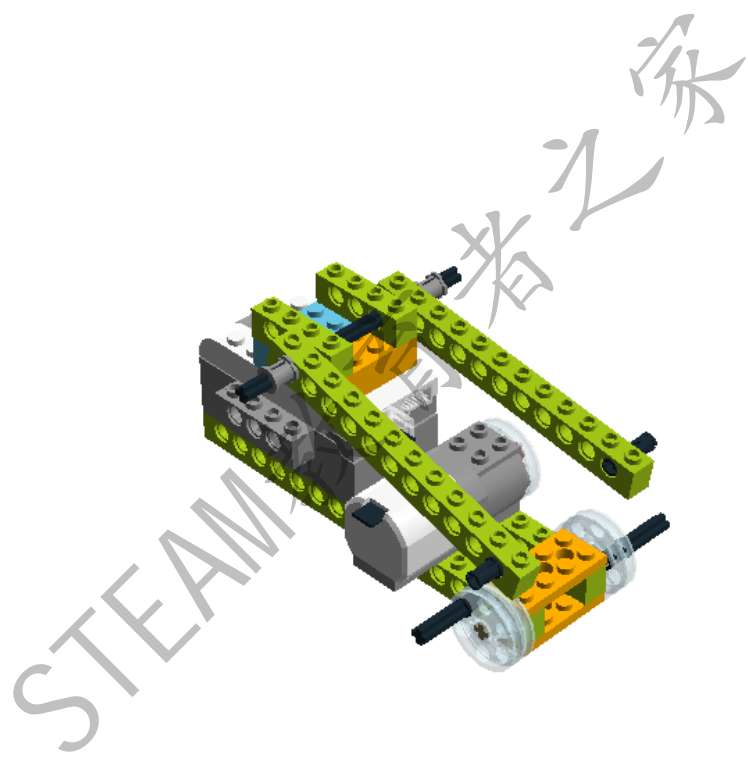

Step 17 of 39