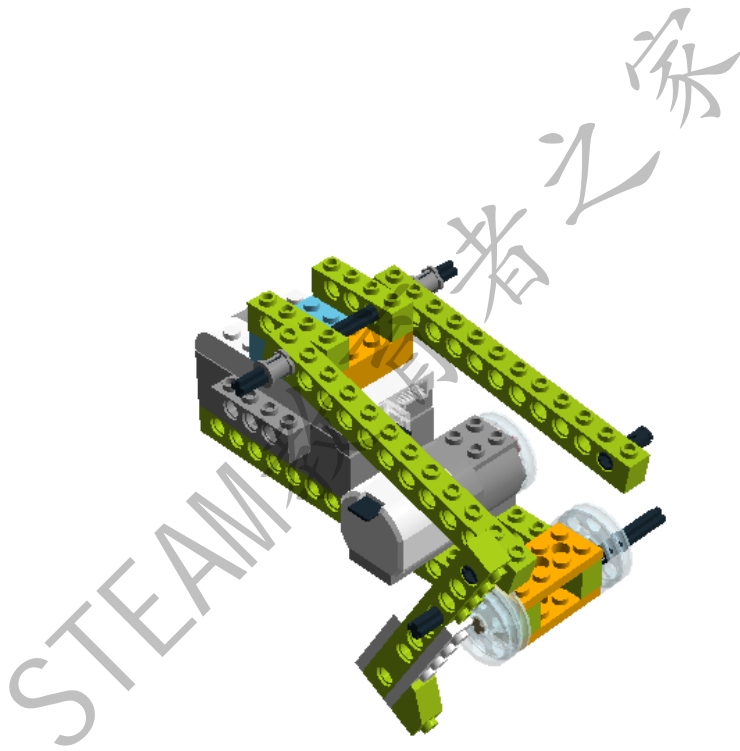

Step 20 of 39