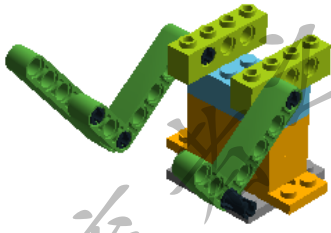

Step 34 of 39

STEAM 教育 家